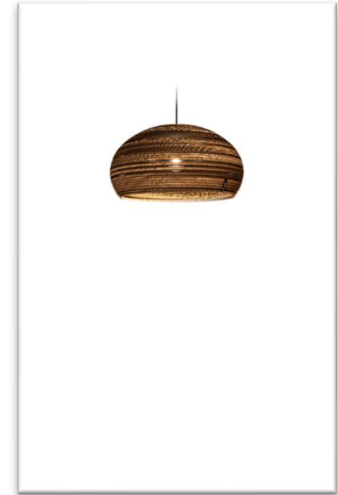

Datasheet

Item No.: 15018

Line: XTRA LINE

EAN: 8720165407101

Design Paperlamp Dandy 440

Shape: Pendant

Material: carton / metal / plastic

Dimmable: -

Unit: 1

Description:

The Dutch design manufacturer Think Paper specialises in the production of sustainable design lighting with a unique character. All lights are manufactured purely self-supporting and therefore appear visually graceful, almost floating in space. Purely biodegradable adhesives are used. Both the paper components and the residues left over from production are 100% recyclable and come from responsibly managed forests. The individual elements are manufactured in the Netherlands using the most modern techniques and are assembled and glued by hand with great craftsmanship. The individual patterns of the specific models have been carefully arranged and have circumferential, straight nuanced cuts with a light-technical, high-contrast effect. All this makes this lamp unique. In combination with the unique light colours of SEGULA LED illuminants, brilliant structures are projected and comfortably radiating rooms are created. Delivery excl. illuminants.