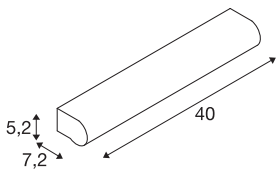

MARYLIN

LED Outdoor surface-mounted wall light, chrome, IP44, 3000K, 10W

The elegant and slender MARYLIN wall light is made from white plastic and chrome-plated aluminium, and has a strong design character with high recognition value. The integrated Premium LED provides a pleasant lighting effect. Available in different lengths, the lights are most suitable as mirror lights. The in-built LED driver allows it to be directly connected to the 230V mains supply.

TECHNICAL DATA

Item no.:	1002190
Primary nominal voltage	220-240V ~50/60Hz mA/V
Secondary power / secondary voltage	350 mA/V
Length	40.0 cm
Width	5.2 cm
Height	7.2 cm
Net weight	0.873 kg
Gross weight	1.099 kg
IP Code	IP 44
Safety class	II
Assembly	Surface
Assembly details	Wall
Wattage	11 W
Lumen	890 / 980 lm
Colour temperature	3000/4000 Kelvin
Beam angle	120 °
Color	chrome
CRI	>80
Binning	6
LXXBXX data	70/50
Service life	35000 h
Maximum ambient temperature	35 °C