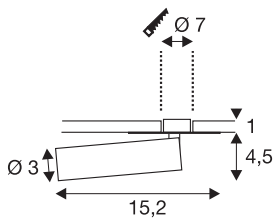

KARPO

recessed fitting, single-headed, LED, 3000K, white, flat canopy, 7.5W

KARPO series lights are available in white and black. It has a spot in a cylindrical shape which can be individually aligned via the hinge on the flat canopy. The swivel and tilting range allows you to optimally light up the room. The integrated premium LEDs provide high energy efficiency. In addition, the luminaire has a high colour rendering index of over 90. To operate, the single-headed FRAME Spots needs a suitable constant current driver rated at 500mA.

TECHNICAL DATA

Item no.:	152381
Lamps included	0
Secondary power / secondary voltage	500 mA/V
Vertical tilting range	90 °
Horizontal rotation range	350 °
Length	15.2 cm
Height	5.5 cm
Diameter	3.0 cm
Installation diameter	7.0 cm
Installation depth	2.0 cm
Net weight	0.177 kg
Gross weight	0.281 kg
IP Code	IP 20
Safety class	III
Assembly	Recessed
Assembly details	Ceiling, Wall
Wattage	7.5 W
Lumen	470 lm
Colour temperature	3000 Kelvin
Beam angle	40 °
Color	white
CRI	>90