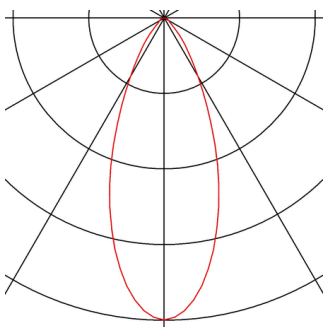

KARPO

recessed fitting, single-headed, LED, 3000K, white, flat canopy, 7.5W

KARPO series lights are available in white and black. It has a spot in a cylindrical shape which can be individually aligned via the hinge on the flat canopy. The swivel and tilting range allows you to optimally light up the room. The integrated premium LEDs provide high energy efficiency. In addition, the luminaire has a high colour rendering index of over 90. To operate, the single-headed FRAME Spots needs a suitable constant current driver rated at 500mA.

TECHNICAL DATA

Item no.:	152381
Lamps included	0
Secondary power / secondary voltage	500 mA/V
Vertical tilting range	90 °
Horizontal rotation range	350 °
Length	15.2 cm
Height	5.5 cm
Diameter	3.0 cm
Installation diameter	7.0 cm
Installation depth	2.0 cm
Net weight	0.177 kg
Gross weight	0.281 kg
IP Code	IP 20
Safety class	III
Assembly	Recessed
Assembly details	Ceiling, Wall
Wattage	7.5 W
Lumen	470 lm
Colour temperature	3000 Kelvin
Beam angle	40 °
Color	white
CRI	>90