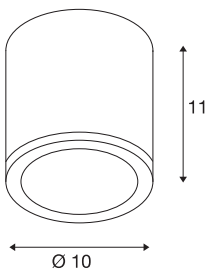

## SITRA

outdoor ceiling light, TCR-TSE, IP44, round, white, max. 9W

The SITRA ceiling light is made from aluminium and glass, which covers the lamp. It is suitable for use outdoors thanks to its IP44 protection class. With its built-in GX53 socket, the luminaire is suitable for both LED and energy-saving lamps. The electrical connection of the luminaire, which comes in three colours, is directly to the 230V mains supply.

## TECHNICAL DATA

Item no.:	231541
Socket	GX53
Lamp	TCR-TSE
Number of sockets	1
Lamps included	0
Primary nominal voltage	230V ~50Hz mA/V
Height	11.0 cm
Diameter	10.0 cm
Net weight	0.69 kg
Gross weight	0.758 kg
IP Code	IP 44
Safety class	I
Assembly	Surface
Assembly details	Ceiling
Wattage	9 W
Color	white
BIG WHITE Page	704