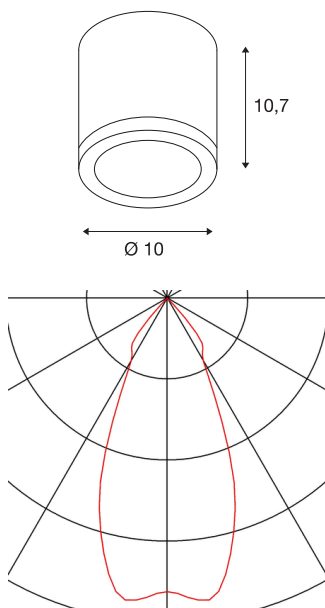

## ENOLA\_C

ceiling light, LED, 3000K, round, white, 35°

The puristic ceiling mounted light ENOLA\_C consists of a cylindrical aluminium construction and is equipped with a high-performance COB LED with warm white light colour. By the incorporated LED driver, the electrical connection is made directly to 230V mains supply. As an accessory for the cylindrical spot, we also offer suitable decorative rings with a textured glass diffuser. This luminaire contains built-in LED lamps.

## TECHNICAL DATA

Item no.:	152101
Lamps included	0
Primary nominal voltage	100-240V ~50/60Hz mA/V
Secondary power / secondary voltage	500 mA/V
Height	10.7 cm
Diameter	10.0 cm
Net weight	0.55 kg
Gross weight	0.668 kg
IP Code	IP 20
Safety class	I
Assembly	Surface
Assembly details	Ceiling
Wattage	12 W
Lumen	850 lm
Colour temperature	3000 Kelvin
Beam angle	35 °
Color	white
CRI	>80
LXXBXX data	70/50
Service life	40000 h
BIG WHITE Page	315