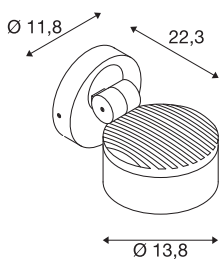

TECHNICAL DATA

Item no.:	1002903
Primary nominal voltage	220-240V ~50/60Hz mA/V
Secondary power / secondary voltage	350 mA/V
Vertical tilting range	105 °
Horizontal rotation range	340 °
Height	22.3 cm
Diameter	13.8 cm
Net weight	1.248 kg
Gross weight	1.549 kg
IP Code	IP 65
Safety class	I
Impact resistance class	IK02
Impact resistance	0,20000000000000001 Joule
Assembly	Surface
Assembly details	Ceiling,Wall
Dimming technology	trailing edge
Number of through-wires	20
Wattage	14.5 W
Lumen	1000 lm
Colour temperature	3000/4000 Kelvin
Beam angle	95 °
Color	anthracite

CRI	>80
Binning	6
LXXBXX data	70/50
Service life	36000 h
Ambient temperature	25 °C
BIG WHITE Page	721

Notes
