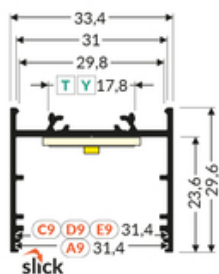

- 2* end cap D9
  zaślepka D9
- 3* end cap E9
  zaślepka E9
- 4* LED clamp VARIO30
  docisk LED VARIO30
- 5* LED clamp VARIO30-1
  docisk LED VARIO30-1
- 6* LED mounting VARIO30
  mocowanie LED VARIO30

TOPMET LIGHT KŁOSOWICZ WIŚNIEWSKI sp. z o.o.

Ostrowska 354 | 61-312 Poznań | POLAND

tel.: +48 61 872 75 00

info@topmet.pl

pdf card generation date: 21.04.2026