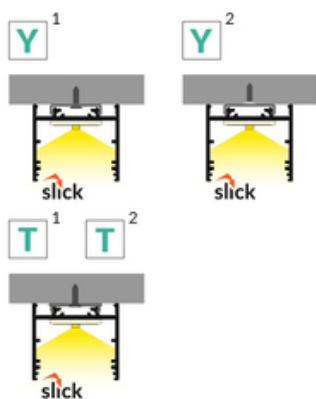

EU industrial designs

CE

Made in Poland

Buy product

- 2* end cap D9
zaślepka D9
- 3* end cap E9
zaślepka E9
- 4* LED clamp VARIO30
docisk LED VARIO30
- 5* LED clamp VARIO30-1
docisk LED VARIO30-1
- 6* LED mounting VARIO30
mocowanie LED VARIO30