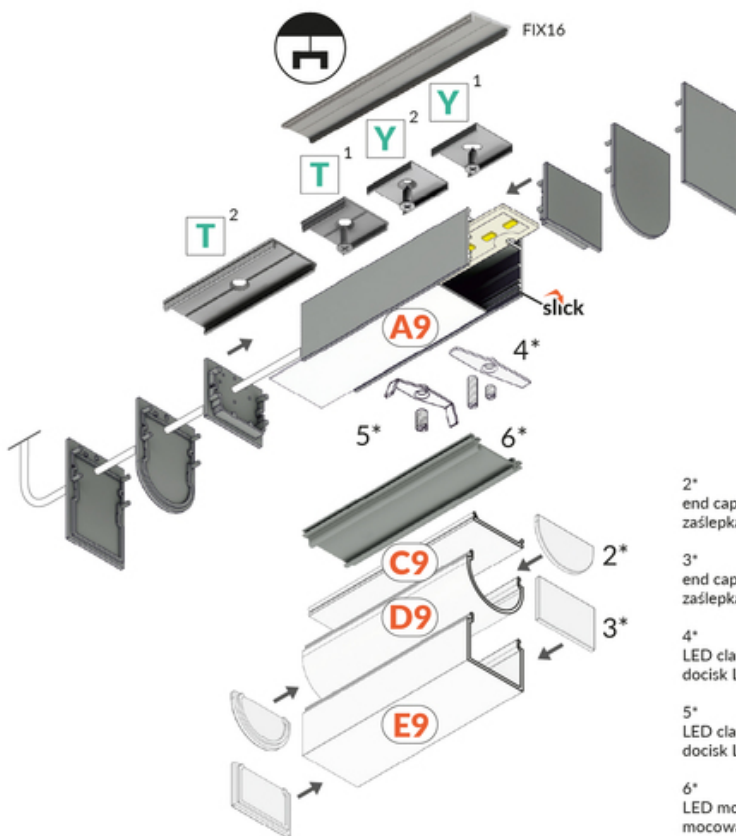

LED PROFILE VARIO30-02 ACDE-9/TY 1000 BLACK ANOD.

/PLASTIC BAG

Surface

Lighting

- part of a larger system for luminaire construction
- multiple installation methods
- continuous line of light in angled connections
- unlimited possibilities for light creation

EU industrial designs

CE

Made in Poland

Buy product

- 2* end cap D9
zaślepka D9
- 3* end cap E9
zaślepka E9
- 4* LED clamp VARIO30
docisk LED VARIO30
- 5* LED clamp VARIO30-1
docisk LED VARIO30-1
- 6* LED mounting VARIO30
mocowanie LED VARIO30

TOPMET LIGHT KŁOSOWICZ WIŚNIEWSKI sp. z o.o.

Ostrowska 354 | 61-312 Poznań | POLAND

tel.: +48 61 872 75 00

info@topmet.pl

pdf card generation date: 21.04.2026

Basic Informations

<p>EAN: 5901597241287 Index: V3050021 Material: aluminium Color: black anodized Length [mm]: 1000 Weight [kg]: 0.385 Net weight [kg]: 0.015 Country of origin: PL</p>	<p>Measurement unit: qty Product packaging dimensions [mm]: 1000 x 33,4 x 29,6 Bulk packing [qty]: 20 Master packaging type: Carton Product with gross packaging weight [kg]: 8.11</p>
---	--