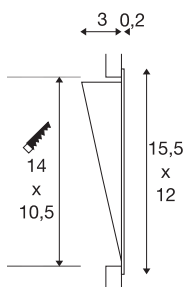

DOWNUNDER PUR 155

recessed fitting, LED, 3000K, square, white, L/W/H
12/3.2/15.5 cm, incl. leaf springs

Aluminium recessed wall light of our DOWNUNDER LED series. The not visibly mounted LED emits the light indirectly onto the surface to be illuminated. This guarantees glare-free illumination of walkways and much more. The DOWNUNDER PUR 120 recessed fitting is available in white colour version. To operate the recessed fitting, a suitable LED driver is required providing 480mA. A mounting frame for installation in masonry can be ordered from the accessory. This luminaire contains built-in LED lamps.

TECHNICAL DATA

Item no.:	151952
Lamps included	0
Secondary power / secondary voltage	500 mA/V
Width	12.0 cm
Height	15.5 cm
Depth	3.2 cm
Installation length	14.0 cm
Installation width	10.5 cm
Installation depth	3.5 cm
Net weight	0.242 kg
Gross weight	0.318 kg
IP Code	IP 20
Safety class	III
Assembly	Recessed
Assembly details	Wall
Wattage	5.2 W
Lumen	230 lm
Colour temperature	3000 Kelvin
Color	white
CRI	>80
LXXBXX data	70/50
Service life	30000 h

Accessories

151962	FLUSH-MOUNTED FRAME , for DOWNUNDER PUR 155, L/H 18/20.5 cm
464091	LED DRIVER , 9VA, 500mA, incl. strain relief
464144	LED DRIVER , 15W, 500mA, incl. strain relief, dimmable

Notes
