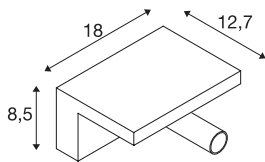

## KARPO Bedside

LED Indoor surface-mounted wall light, white, 3000K

The luminaires in the KARPO series are available in white. It has a cylindrical spotlight which can be individually directed via a joint. The swivel and tilting range allows you to optimally light up the room. The integrated premium LEDs provide high energy efficiency. The luminaire also has a high colour rendering index of 90. The luminaires can be directly connected to the 230V mains supply. Because of the two integrated USB sockets, you can charge up to two Smartphones, for example.

## TECHNICAL DATA

Item no.:	1002140
Primary nominal voltage	220-240V ~50/60Hz mA/V
Secondary power / secondary voltage	500 mA/V
Vertical tilting range	90 °
Horizontal rotation range	180 °
Width	18.0 cm
Height	12.7 cm
Depth	8.4 cm
Net weight	1.043 kg
Gross weight	1.266 kg
IP Code	IP 20
Safety class	I
Assembly	Surface
Assembly details	Wall
Dimming technology	Switch Dimmable
Wattage	6.6 W
Lumen	390 lm
Colour temperature	3000 Kelvin
Beam angle	40 °
Color	white
CRI	>90
Binning	3