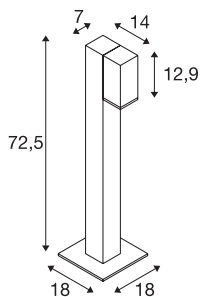

THEO PATHLIGHT

single, QPAR51 Outdoor floor, stand, anthracite

The THEO floor stand is made from aluminium and is equipped with a glass lamp cover. Thanks to the position of the one or two light outlets, the luminaire can be aligned in the best possible way. The luminaire is connected to the 230V mains power supply.

TECHNICAL DATA

Item no.:	1002870
Socket	GU10
Number of sockets	1
Lamps included	0
Primary nominal voltage	220-240V ~50/60Hz mA/V
Width	14.0 cm
Height	72.5 cm
Net weight	2.779 kg
Gross weight	3.428 kg
IP Code	IP 44
Safety class	I
Impact resistance class	IK02
Impact resistance	0,200000000000000001 Joule
Assembly	Surface
Assembly details	Ground
Wattage	7 W
Color	anthracite
BIG WHITE Page	608