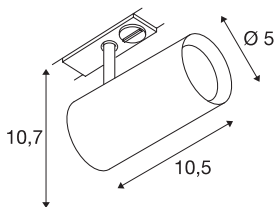

NOBLO SPOT

silver-grey, 2700K, 36°, incl. 1-circuit adapter

Adjustable LED spot NOBLO with suitable adapter for the 240V 1-circuit track system. The luminaire impresses with its slim design and is therefore ideal for modern lighting concepts. The luminaire is made from aluminium and equipped with a Premium LED module.

TECHNISCHE DATEN

Item no.:	1001864
Primary nominal voltage	220-240V ~50/60Hz mA/V
Secondary power / secondary voltage	350 mA/V
Length	10.5 cm
Height	10.7 cm
Diameter	5.0 cm
Net weight	0.263 kg
Gross weight	0.348 kg
IP Code	IP 20
Safety class	II
Assembly	Surface
Assembly details	Track Ceiling, Track Wall
Dimmable	Ja
Dimming technology	trailing edge
Wattage	7.5 W
Lumen	620 lm
Colour temperature	2700 Kelvin
Beam angle	36 °
Color	grey
CRI	>80
LXXBXX data	70/50
Minimum ambient temperature	-20 °C