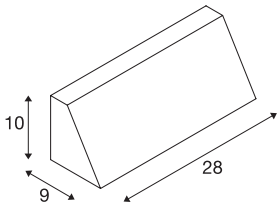

PEMA

outdoor wall light, TC-(D,H,T,Q)SE, IP44, rectangular, silver-grey, max. 15W

The single-headed PEMA wall light consists of painted aluminium and glass, which covers the lamp. It is protection class IP44 and suitable for outdoor use. The electrical connection of the luminaire, which comes in various colours, is made directly to the 230V mains supply.

TECHNICAL DATA

Item no.:	230034
Socket	E27
Number of sockets	1
Primary nominal voltage	220-240V ~50/60Hz mA/V
Width	28.0 cm
Height	10.0 cm
Depth	9.0 cm
Net weight	1.093 kg
Gross weight	1.235 kg
IP Code	IP 65
Safety class	I
Assembly	Surface
Assembly details	Wall
Number of through-wires	20
Wattage	15 W
Color	grey
Maximum ambient temperature	40 °C
BIG WHITE Page	669