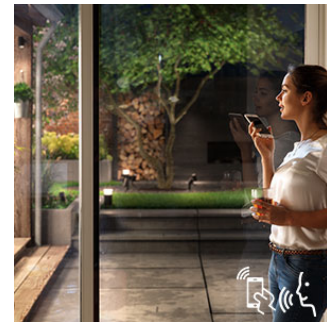

Set timers for convenience

Enjoy longer evenings outside, finish yard work or just bring the garbage outside after sunset. Have your Philips Hue lights turn on automatically by setting schedules or use sunset /sunrise routine. And of course, you can also turn off or dim your lights this way. You'll

Control it your way

Connect your Philips Hue lights with the Bridge and start discovering the endless possibilities. Control your lights from your smartphone or tablet via the Philips Hue app, or add the indoor switches to your system to change your lights. Set timers, notifications, alarms, and more for the full Philips Hue experience. Philips Hue even works with Amazon Alexa, Apple Homekit and the Google Assistant to allow you to control your lights with your voice.