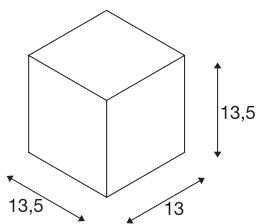

BIG THEO WALL

outdoor wall light, QPAR111, IP44, square, silver-grey, max. 75W

Wall light of the BIG THEO series is made from aluminium and glass, which covers the lamp. It is suitable for use outdoors thanks to its IP44 protection class. The electrical connection of the luminaire, which comes in various colours, is directly to the 230V mains supply. The BIG THEO series includes alternative wall and ceiling lights with different sockets and can therefore be used universally.

TECHNICAL DATA

Item no.:	229564
Socket	GU10
Lamp	QPAR111
Number of sockets	1
Lamps included	0
Number of different light outlets	1
Primary nominal voltage	230V ~50Hz mA/V
Width	13.0 cm
Height	13.5 cm
Depth	13.5 cm
Net weight	1.022 kg
Gross weight	1.196 kg
IP Code	IP 44
Safety class	I
Assembly	Surface
Assembly details	Wall
Wattage	75 W
Color	grey
BIG WHITE Page	676