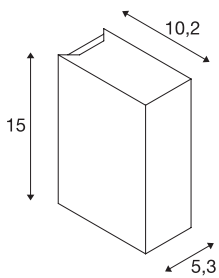

QUAD 2 XL

wall light, LED, 3000K, IP44, square, up/down, white, 3.2W

The QUAD 2 XL wall light is available in several colours, and fitted with a powerful, warm white LED. The electrical connection of the aluminium luminaire is made directly to the 230V mains supply using the built-in driver. Thanks to its IP44 protection class, the luminaire is suitable for outdoor use.

TECHNICAL DATA

Item no.:	232441
Lamps included	0
Number of different light outlets	2
Primary nominal voltage	100-277V ~50/60Hz mA/V
Secondary power / secondary voltage	350 mA/V
Width	5.3 cm
Height	15.0 cm
Depth	10.2 cm
Net weight	1.009 kg
Gross weight	1.08 kg
IP Code	IP 44
Safety class	I
Assembly	Surface
Assembly details	Wall
Wattage	8.6 W
Lumen	580 lm
Colour temperature	3000 Kelvin
Beam angle	110 °
Color	white
CRI	>80
Binning	6
Binning 2	6

LXXBXX data	70/50
Service life	30000 h
BIG WHITE Page	214

Notes
