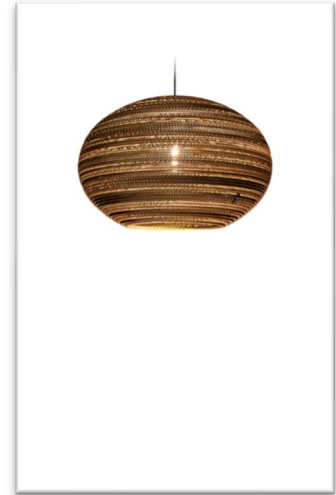

Datasheet

Item No.: 15040

Line: XTRA LINE

EAN: 8720165407200

Design Paperlamp Lazy 640

Shape: Pendant

Material: carton / metal / plastic

Dimmable: -

Unit: 1

Description:

The Dutch design manufacturer Think Paper specialises in the production of sustainable design lighting with a unique character. All lights are manufactured purely self-supporting and therefore appear visually graceful, almost floating in space. Purely biodegradable adhesives are used. Both the paper components and the residues left over from production are 100% recyclable and come from responsibly managed forests. The individual elements are manufactured in the Netherlands using the most modern techniques and are assembled and glued by hand with great craftsmanship. The individual patterns of the specific models have been carefully arranged and have circumferential, straight nuanced cuts with a light-technical, high-contrast effect. All this makes this lamp unique. In combination with the unique light colours of SEGULA LED illuminants, brilliant structures are projected and comfortably radiating rooms are created. Delivery excl. illuminants.