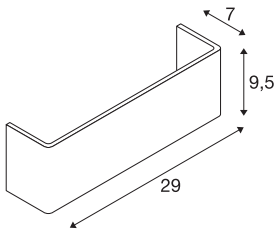

MANA

lamp shade, aluminium, white, L/H/T 29/9,5/7 cm

MANA lamp shade 29 made of aluminium, 290 mm in length and 95 mm high in white.

TECHNICAL DATA

Item no.:	1000623
Length	29.0 cm
Height	9.5 cm
Depth	7.0 cm
Net weight	0.404 kg
Gross weight	0.669 kg
IP Code	IP 20
Color	white
BIG WHITE Page	207