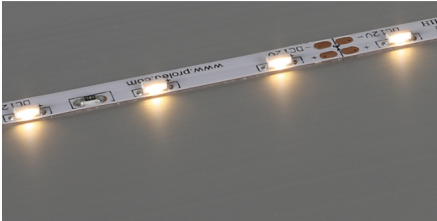

Data sheet

L64806 - Flex Strip Side View Mono - WW

PROLED®

Article name: Flex Strip Side View Mono - WW

Article number: L64806

Article description:

The PROLED FLEX STRIPS are perfect for indirect lighting, as custom made versions for fair or shop applications as well as for all kinds of illumination. Due to their shallow design and the individually adaptable lengths the PROLED FLEX STRIPS offer a wide spectrum of application possibilities.

- High flexibility - adaptable to round shapes.
- Installation with 3M adhesive tape on the strip's backside (self adhesive)
- LEDs side emission of light
- dimmable and controllable via DMX 512, DALI, KNX, 1-10V, CASAMBI, RF by MULTI power supplies/controller

Technical:

Mounting type:	Surface-mounted on ceiling	Electric:	
Adjustability:	Fixed	System power:	4.8 W
Controllability:	Dimmable	Current:	12 V
Safety:	IP20	Safety class:	3
Temperature range:	-10...45 °C	EEL:	A++ - A
Lifetime:	50.000 h at L80B10	UGR:	29.84

Light output 1 (LED 3000K - CRI 80):

Lamp type:	LED
Lamp power:	4.8 W
Total luminous flux:	360 lm
Light efficiency:	75 lm/W
CCT:	3000 K
CRI:	80
Light distribution:	(Symmetrical) Wide flood (half value angle 45° ... 125°)