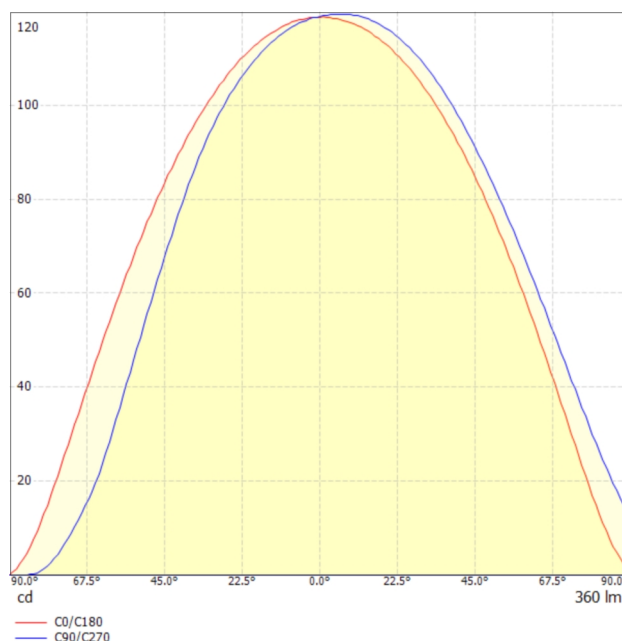

Light output 1 (LED 3000K - CRI 80):

Lamp type:	LED
Lamp power:	4.8 W
Total luminous flux:	360 lm
Light efficiency:	75 lm/W
CCT:	3000 K
CRI:	80
Light distribution:	(Symmetrical) Wide flood (half value angle 45° ... 125°)