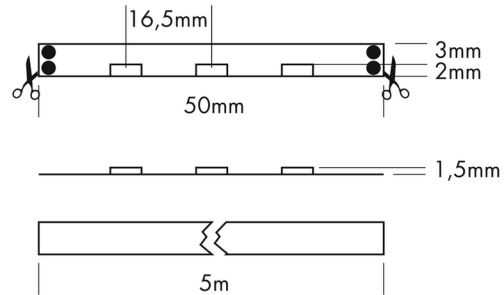

Data sheet

L64806 - Flex Strip Side View Mono - WW

PROLED®

Article name: Flex Strip Side View Mono - WW

Article number: L64806

Article description:

The PROLED FLEX STRIPS are perfect for indirect lighting, as custom made versions for fair or shop applications as well as for all kinds of illumination. Due to their shallow design and the individually adaptable lengths the PROLED FLEX STRIPS offer a wide spectrum of application possibilities.

- High flexibility - adaptable to round shapes.
- Installation with 3M adhesive tape on the strip's backside (self adhesive)
- LEDs side emission of light
- dimmable and controllable via DMX 512, DALI, KNX, 1-10V, CASAMBI, RF by MULTI power supplies/controller

Technical:

Mounting type:	Surface-mounted on ceiling	Electric:	
Adjustability:	Fixed	System power:	4.8 W
Controllability:	Dimmable	Current:	12 V
Safety:	IP20	Safety class:	3
Temperature range:	-10...45 °C	EEL:	A++ - A
Lifetime:	50.000 h at L80B10	UGR:	29.84

Shape and dimensions:

Length:	1000 mm
Width:	5 mm
Height:	2 mm
Weight:	-

Status 08.12.2020

Technical amendments and errors reserved.

PROLED®

MBN GmbH | Balthasar-Schaller-Str. 3 | 86316 Friedberg | Germany
Phone +49.821.60099-0 | Fax +49.821.60099-99
info@proled.com | proled.com