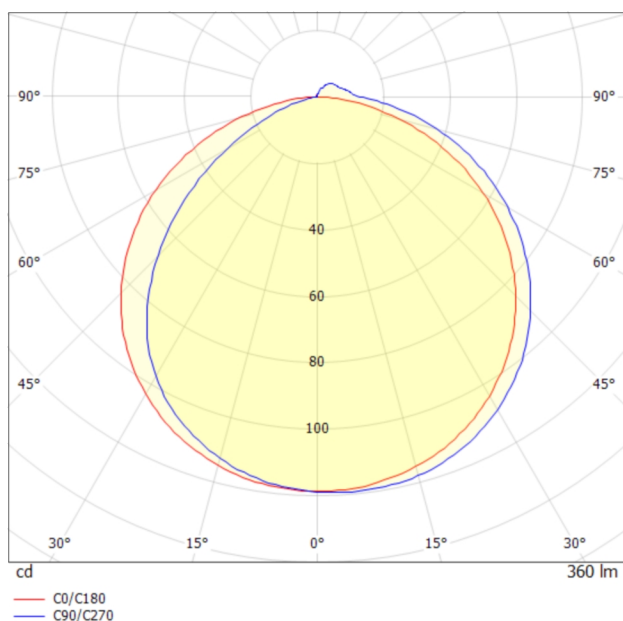

Shape and dimensions:

Length:	1000 mm
Width:	5 mm
Height:	2 mm
Weight:	-

Status 08.12.2020

Technical amendments and errors reserved.

PROLED®

MBN GmbH | Balthasar-Schaller-Str. 3 | 86316 Friedberg | Germany
Phone +49.821.60099-0 | Fax +49.821.60099-99
info@proled.com | proled.com

Light output 1 (LED 3000K - CRI 80):

Lamp type:	LED
Lamp power:	4.8 W
Total luminous flux:	360 lm
Light efficiency:	75 lm/W
CCT:	3000 K
CRI:	80
Light distribution:	(Symmetrical) Wide flood (half value angle 45° ... 125°)