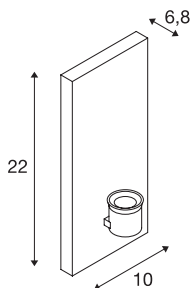

FENDA Basis

WL, Indoor surface-mounted wall light, E27, max. 40-W, white

The FENDA Base from our MIX & MATCH System enables individual combinations with our variously coloured FENDA Lamp Shades. With its built-in E27 holder, the luminaire is suitable for LEDs and energy saving lamps.

TECHNICAL DATA

Item no.:	1001272
Socket	E27
Number of sockets	1
Lamps included	0
Socket	E27
Lamp type	A60
Primary nominal voltage	220-240V ~50/60Hz mA/V
Nominal voltage	230V ~50Hz V
Width	10.0 cm
Height	22.0 cm
Depth	6.8 cm
Net weight	0.467 kg
Gross weight	0.622 kg
IP Code	IP 20
Safety class	I
Assembly	Surface
Assembly details	Wall
Wattage	60 W
Color	white
BIG WHITE Page	202