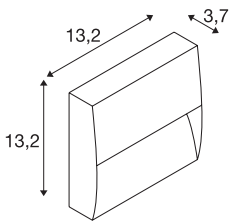

## DOWNUNDER OUT

square WL Outdoor LED recessed wall light, anthracite, 3000K

A wall-mounted light such as the DOWNUNDER OUT is protected against water jets from all directions and also against dust deposits. Protection category IP55 guarantees problem-free use outdoors. For around 40 years, the brand SLV has stood for versatile lighting solutions with impressive quality, creative designs, and reasonable prices.

## TECHNICAL DATA

Item no.:	1002869
Primary nominal voltage	100-277V ~50/60Hz mA/V
Secondary power / secondary voltage	500 mA/V
Width	13.2 cm
Height	13.2 cm
Depth	3.7 cm
Net weight	0.461 kg
Gross weight	0.551 kg
IP Code	IP 65
Safety class	I
Assembly	Surface
Assembly details	Wall
Wattage	4.5 W
Lumen	150 lm
Colour temperature	3000/4000 Kelvin
Color	anthracite
CRI	>80
Binning	3
LXXBXX data	70/50
Service life	30000 h
Minimum ambient temperature	-20 °C
Maximum ambient temperature	40 °C