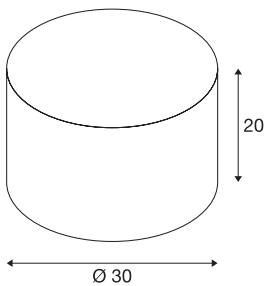

FENDA

lamp shade, round, beige, Ø/H 30/20 cm

Elegant FENDA MIX & MATCH System Textile Shade with a diameter of 30 cm.

TECHNICAL DATA

Item no.:	155583
Height	20.0 cm
Diameter	30.0 cm
Net weight	0.29 kg
Gross weight	0.88 kg
IP Code	IP 20
Color	beige
BIG WHITE Page	80

Accessories

155570	FENDA , cover, white acrylic glass, Ø 29.8 cm
--------	--

Notes
