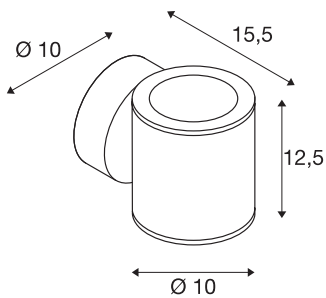

SITRA

outdoor wall light, double-headed, TCR-TSE, IP44, up/down, anthracite, max. 18W

The double-headed SITRA wall light is made from aluminium and structured glass, which covers the lamp. Thanks to the position of the two sockets which are fitted, the mounted luminaire produces two equal but opposite cones of light (UP/DOWN). It is suitable for use outdoors thanks to its IP44 protection class. The electrical connection of the luminaire, which comes in two colours, is made directly to the 230V mains supply. The SITRA series also contains single-headed wall lights and can therefore be used universally.

TECHNICAL DATA

Item no.:	230365
Socket	GX53
Lamp	TCR-TSE
Number of sockets	2
Lamps included	0
Number of different light outlets	1
Primary nominal voltage	230V ~50Hz mA/V
Width	10.0 cm
Height	12.5 cm
Depth	15.5 cm
Net weight	1.079 kg
Gross weight	1.22 kg
IP Code	IP 44
Safety class	I
Assembly	Surface
Assembly details	Wall
Wattage	9 W
Color	anthracite
BIG WHITE Page	680