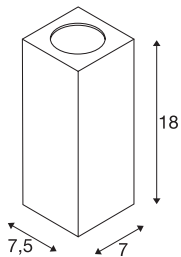

## THEO WALL

outdoor wall light, QPAR51, square, silver-grey, max. 35W

Wall light of the THEO series, made from aluminium and glass, with one light outlet. It is suitable for use outdoors thanks to its IP44 protection class. The electrical connection of the luminaire, which comes in three colours, is directly to the 230V mains supply. The THEO series contains other ceiling lights can therefore be used universally.

## TECHNICAL DATA

Item no.:	229524
Socket	GU10
Lamp	QPAR51
Number of sockets	1
Lamps included	0
Number of different light outlets	1
Primary nominal voltage	230V ~50Hz mA/V
Width	7.0 cm
Height	18.0 cm
Depth	7.5 cm
Net weight	0.687 kg
Gross weight	0.756 kg
IP Code	IP 44
Safety class	I
Assembly	Surface
Assembly details	Wall
Wattage	35 W
Color	grey
BIG WHITE Page	676